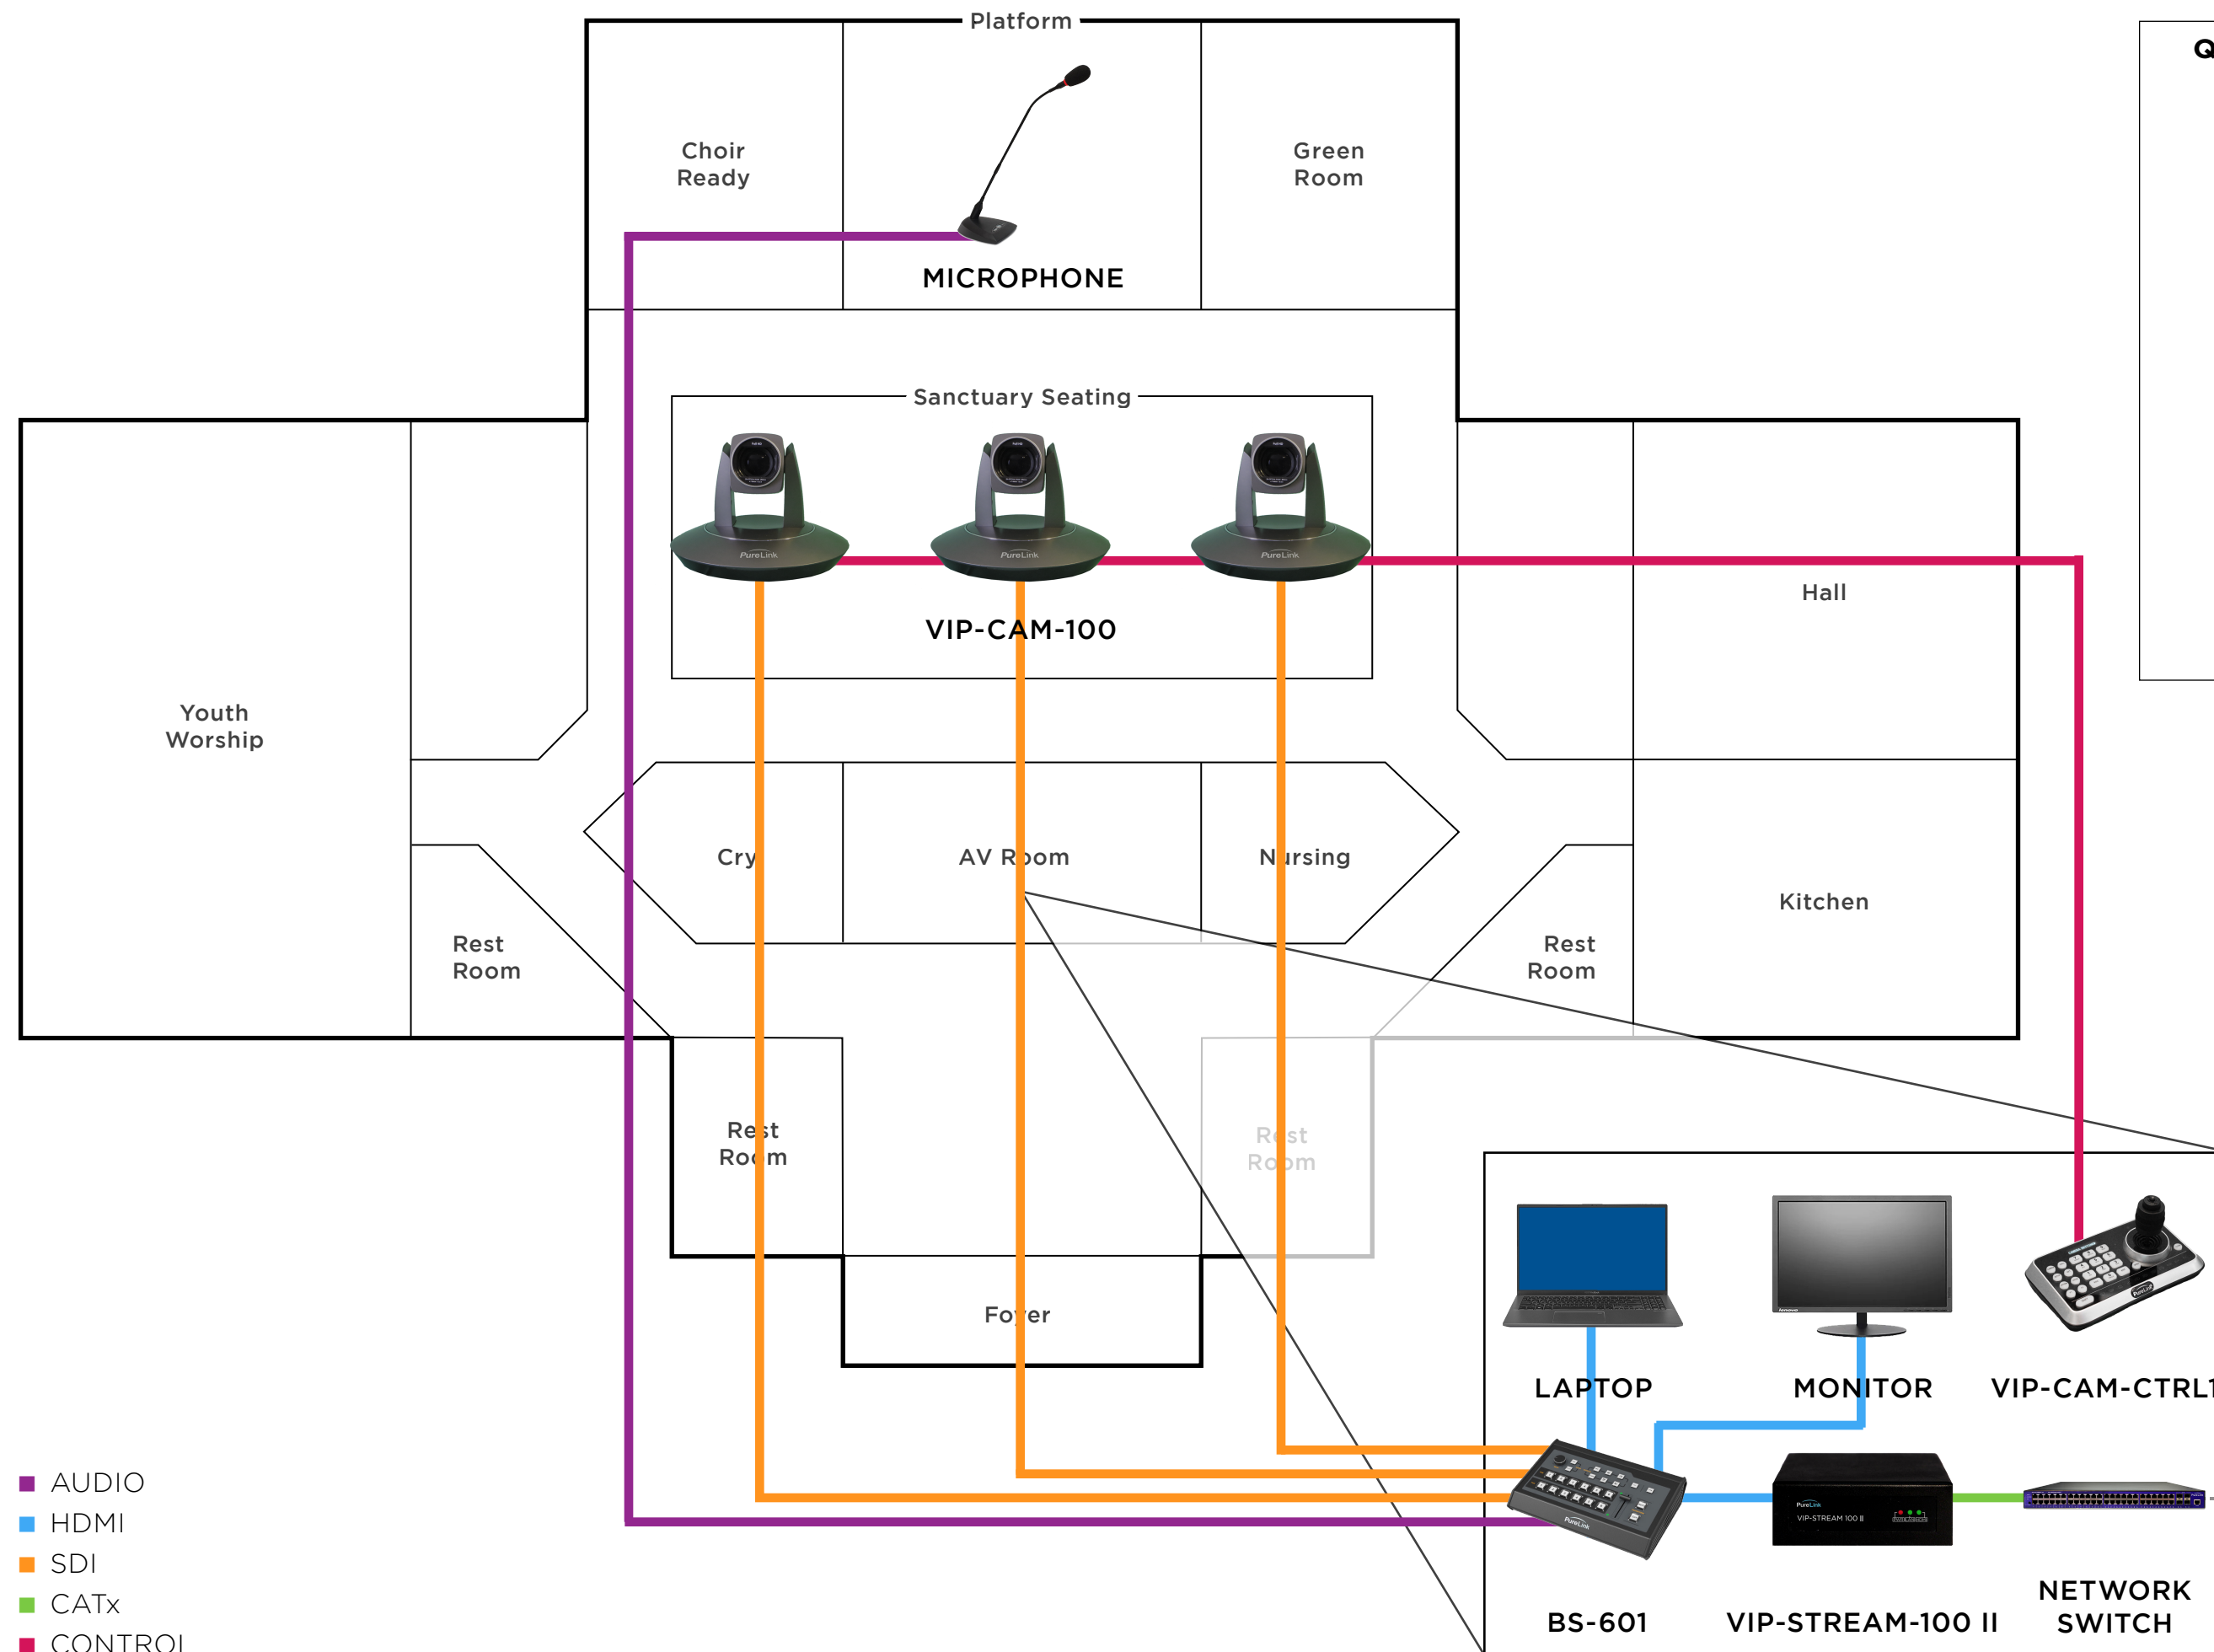

3-100-20X-PSW1-CTR1-STR | (3) 20X CAMERAS WITH CONTROL, PRODUCTION SWITCHING, STREAMING

QTY	MODEL NO	DESCRIPTION	FUNCTION
3	VIP-CAM-100	PureStream PTZ H.264 Camera w 3G-SDI and HDMI output 20X performance optics - Full HD	PureStream PTZ H.264 Camera w 3G-SDI and HDMI output 20X performance optics - Full HD
1	BS-601	HDTools Production Switcher - (4) 3G-SDI in, (2) HDMI in, Program out, Multiview/Preview out - Cut/CrossFade/Wipe	HDTools Production Switcher - (4) 3G-SDI in, (2) HDMI in, Program out, Multiview/Preview out - Cut/CrossFade/Wipe/PIP/POP
1	VIP-STREAM-100 II	PureStream H.264 encoder with image capture, compatible with VLC Player, Facebook, YouTube, and any RTMP compatible player - Full HD	Sending live stream to Facebook, YouTube, Vimeo, etc.
1	VIP-CAM-CTRL1	PureStream 4D PTZ joystick camera controller VISCA PELCO	PureStream 4D PTZ joystick camera controller VISCA PELCO
3	PI-3GSDI-200	PureInstall 3G/HD-SDI Cable with TotalWire Technology - 20m	20m SDI from cameras to production switcher
1	PI1000-030	PureInstall HDMI Cable with TotalWire Technology, Secure Lock System - 3m	3m HDMI from production switcher to streaming encoder
3	PI-RS232-200	PureInstall RS-232 Cable - 20m	20m RS-232 from controller to cameras
1	CX-010	Certified CATx Cable with TotalWire Technology - 10m	10m CAT from streaming encoder to network switch